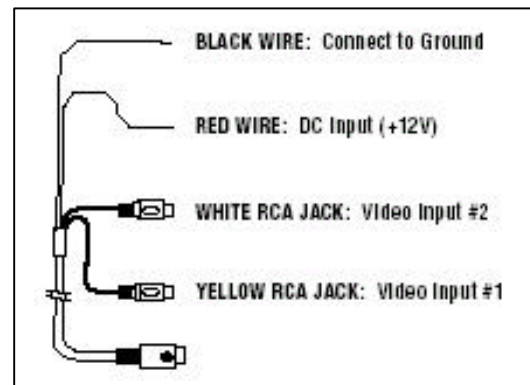

## 7" Widescreen TFT Color LCD Monitor

### SPECIFICATIONS

DISPLAY:	7" Widescreen TFT LCD
BACKLIGHT:	CCFL
RESOLUTION:	800 x 480
DOT PITCH:	0.107(H) x 0.372(V)
VIEWING ANGLE:	L/R/T/B 50°/50°/50°/50°
BRIGHTNESS RATING:	350 cd/m <sup>2</sup>
NUMBER OF PIXELS:	384,000
VIDEO INPUT LEVEL:	Composite 1V p-p (75 ohms)
VIDEO INPUT SYSTEMS:	NTSC, PAL, Computer
POWER SOURCE:	DC 12V +/- 15%
POWER CONSUMPTION:	750 mA
OPERATION TEMPERATURE:	0°C ~ +50°C (+32°F ~ +122°F)
STORAGE TEMPERATURE:	-30°C ~ +60°C (-22°F ~ +140°F)
DIMENSIONS:	4 1/4"(H) x 6 3/4"(W) x 1"(D)
NET WEIGHT:	570 grams

### FEATURES

- 16:9 WIDESCREEN
- ON SCREEN DISPLAY
- 2 VIDEO INPUTS
- REMOTE CONTROL

Miller Technologies  
109 Fairytale Lane  
Surf City, NC 28445

**Miller  
Technologies**

[www.millertech.com](http://www.millertech.com)