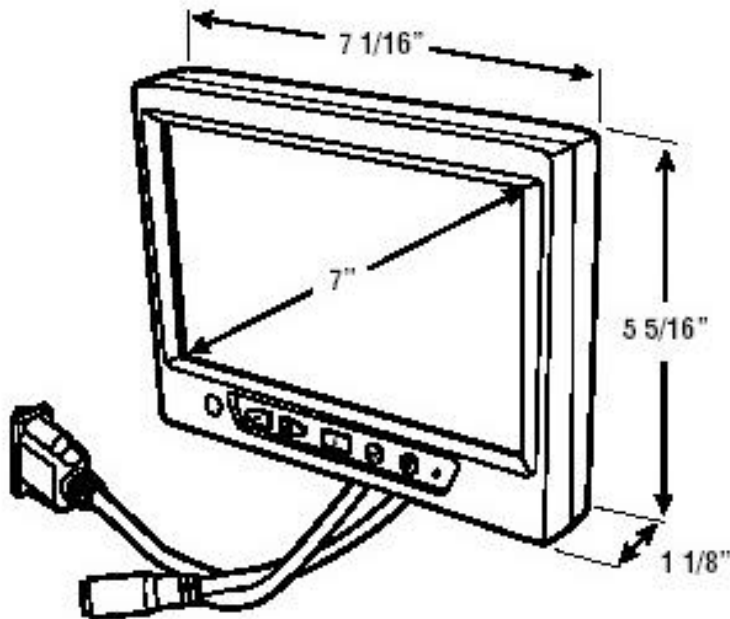

## 7" Widescreen TFT Color LCD Monitor

### SPECIFICATIONS

DISPLAY:	7" Widescreen TFT LCD
BACKLIGHT:	CCFL
RESOLUTION:	800 x 480
DOT PITCH:	0.107(H) x 0.372(V)
VIEWING ANGLE:	L/R/T/B 50°/50°/50°/50°
BRIGHTNESS RATING:	350 cd/m <sup>2</sup>
NUMBER OF PIXELS:	384,000
VIDEO INPUT LEVEL:	Composite 1V p-p (75 ohms)
VIDEO INPUT SYSTEMS:	NTSC, PAL, Computer
POWER SOURCE:	DC 12V +/- 15%
POWER CONSUMPTION:	750 mA
OPERATION TEMPERATURE:	0°C ~ +50°C (+32°F ~ +122°F)
STORAGE TEMPERATURE:	-30°C ~ +60°C (-22°F ~ +140°F)
DIMENSIONS:	4 1/4"(H) x 6 3/4"(W) x 1"(D)
NET WEIGHT:	570 grams