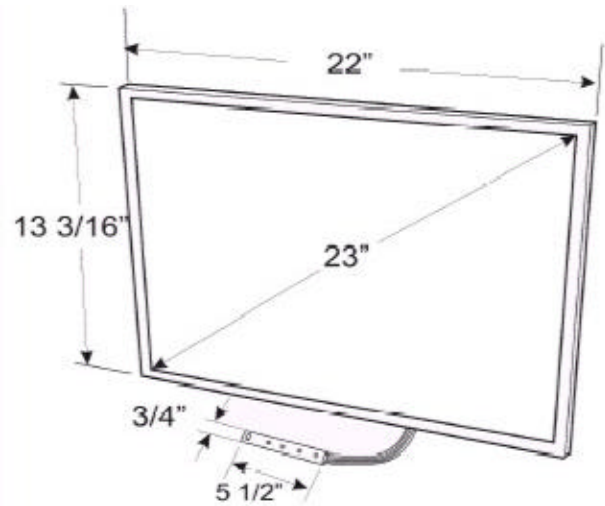

# LCD23R

### FEATURES

- 16:9 WIDESCREEN
- 4 INPUT SIGNALS
- REMOTE CONTROL
- OSD
- PIP (Picture in Picture)

### SPECIFICATIONS

INPUT SIGNAL:	COMPUTER, NTSC, PAL, S-VIDEO
ACTIVE AREA:	23"
PIXEL PITCH:	0.26mm
SCREEN FORMAT:	16:9 WIDESCREEN
RESOLUTION:	1920 X 1200
BRIGHTNESS:	250 NIT
CONTRAST RATIO:	350:1
VIEWING ANGLE:	176H X 176V
OPERATING TEMPERATURE:	10°C~35°C
STORAGE TEMPERATURE:	-20°C~60°C
LAMP LIFE:	20,000 HRS.
POWER CONSUMPTION:	100W
OUTSIDE DIMENSIONS:	22"(W) x 13 3/16"(H) x 1 3/4"(D)